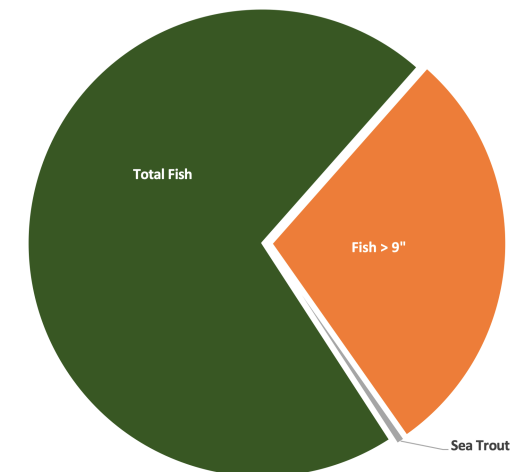

## Taw Fishing Club

### Summary of catch returns received

Total received	<b>16</b>
Received with no catches	<b>4</b>

Use of the waters	Total days fished in 200 day season	Average # of anglers on water per day	Peak # of anglers on water
Tremayne	<b>57</b>	<b>1</b>	<b>4</b>
Upper Taw	<b>45</b>	<b>1</b>	<b>2</b>

Members catches	Total	Upper Taw	Tremayne
Total Fish	<b>364</b>	<b>169</b>	<b>195</b>
Fish > 9"	<b>148</b>	<b>64</b>	<b>84</b>
Sea Trout	<b>3</b>	<b>0</b>	<b>3</b>
Average catches per day	<b>4</b>	<b>5</b>	<b>4</b>