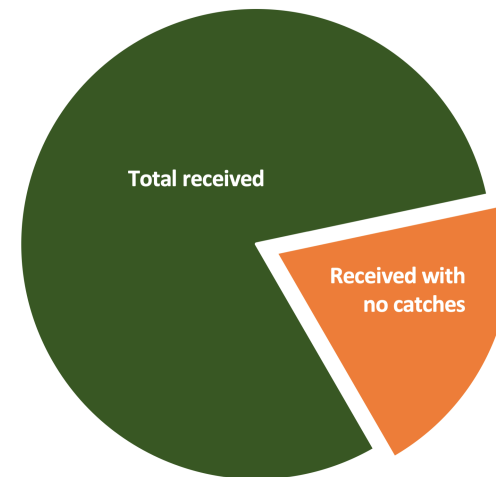

Review of catch returns 2020

Taw Fishing Club

Summary of catch returns received

Total received	16
Received with no catches	4

Use of the waters	Total days fished in 200 day season	Average # of anglers on water per day	Peak # of anglers on water
Tremayne	57	1	4
Upper Taw	45	1	2

Members catches	Total	Upper Taw	Tremayne
Total Fish	364	169	195
Fish > 9"	148	64	84
Sea Trout	3	0	3
Average catches per day	4	5	4